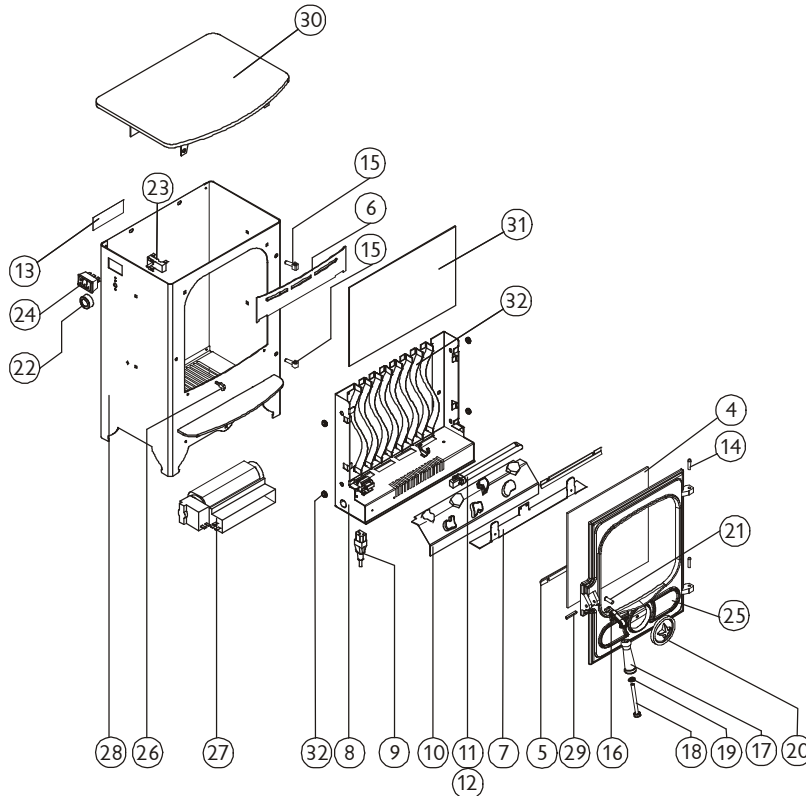

Parts List

Item	Part No.	Description
1*	008/PV21	Door Seal
2*	008/FW29	Seal Adhesive
3*	008/PV23	Glass Seal
4	006/PV19	Glass (Inc Seal)
5	004/BW23	Glass Retainer
6	010/JY07A	Front Fence
7	010/JY22	Fixing Bracket
8	008/JY29	Flame Effect Cartridge Assembly
9	008/TV88	Flame Effect Lead & Plug
10	008/TV13	Fibreglass Coal Effect
11	008/TV80	Fluorescent Lamp
12	008/TV78	Amber Lamp Sleeve
13	012/JY11	Serial No. Label
14	008/PV28/S	Hinge Pin Set
15	008/FW28	Hinge Post
16	002/PV03	Door Catch
17	008/PV08	Door Handle
18	008/PV42	Handle Screw M8 x 80mm
19	008/PV43	Thakaray Washer M8 x 7mm
20	002/PV02	Door Spinner
22	008/JY17	Thermostat Knob
23	008/JY16	Thermostat
24	008/JY15	Mains Switch
25	002/PV01	Door
26	002/PV13	Door Latch
27	008/TV125	Heater Fan Unit
28	001/JY10	Firebox
29	008/PV44	Rollpin 6mm x 35mm
30	001/JY04	Top
31	008/TV130	Acrylic Screen for Flame Effect